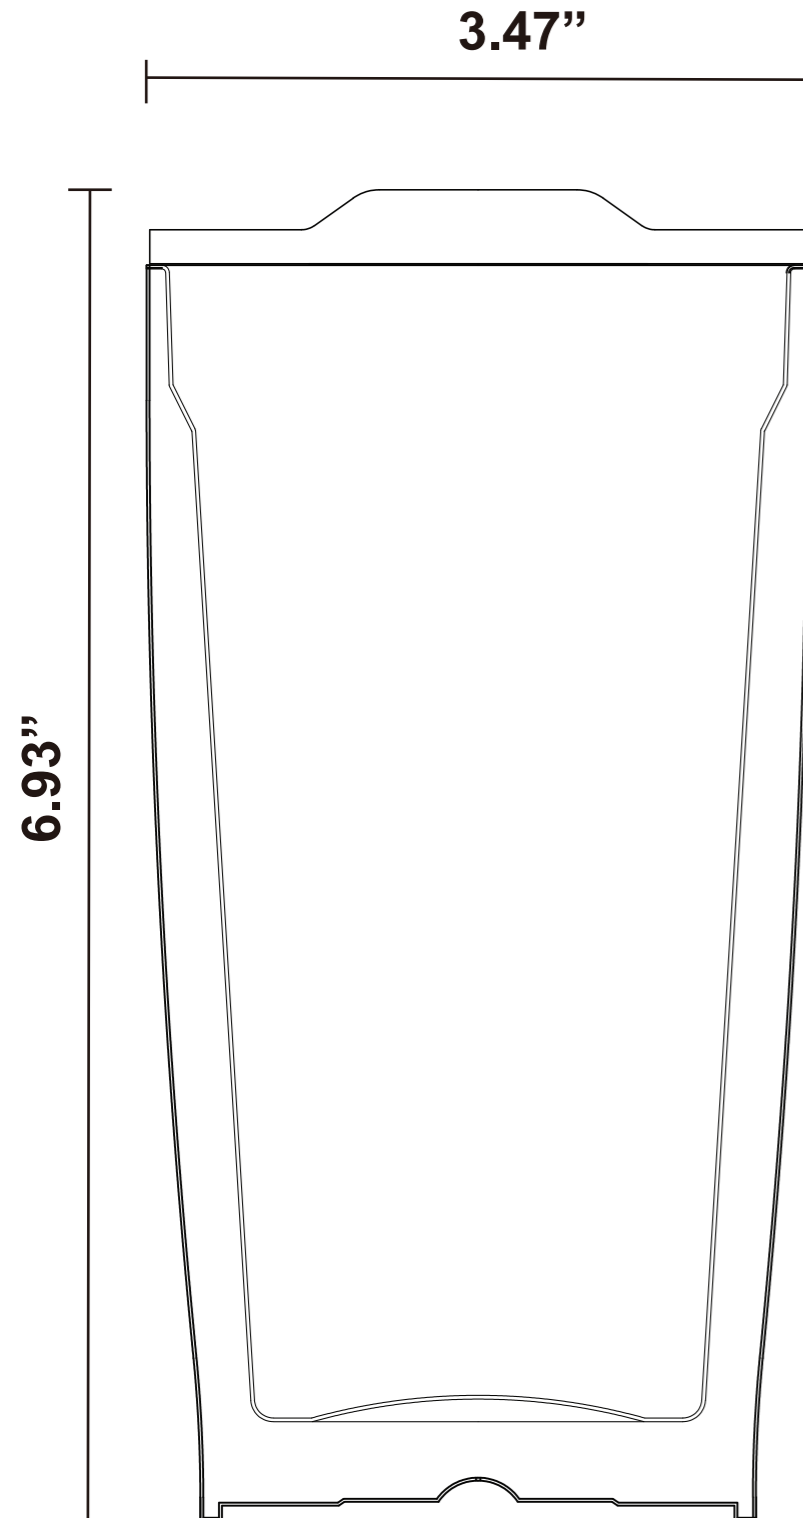

TS201A-SOLID

MONTICELLO 20OZ TUMBLER

Template Colors

Blue		Red	
Green		Purple	
Orange		Gray	

Colors can be Customized

FULL WRAP

TS201A-STRIPE

MONTICELLO 20OZ TUMBLER

Template Colors

Colors can be Customized

FULL WRAP

TS201A-CAMO

MONTICELLO 20OZ TUMBLER

Template Colors

Colors can be Customized

FULL WRAP

10.75" x 6.15"