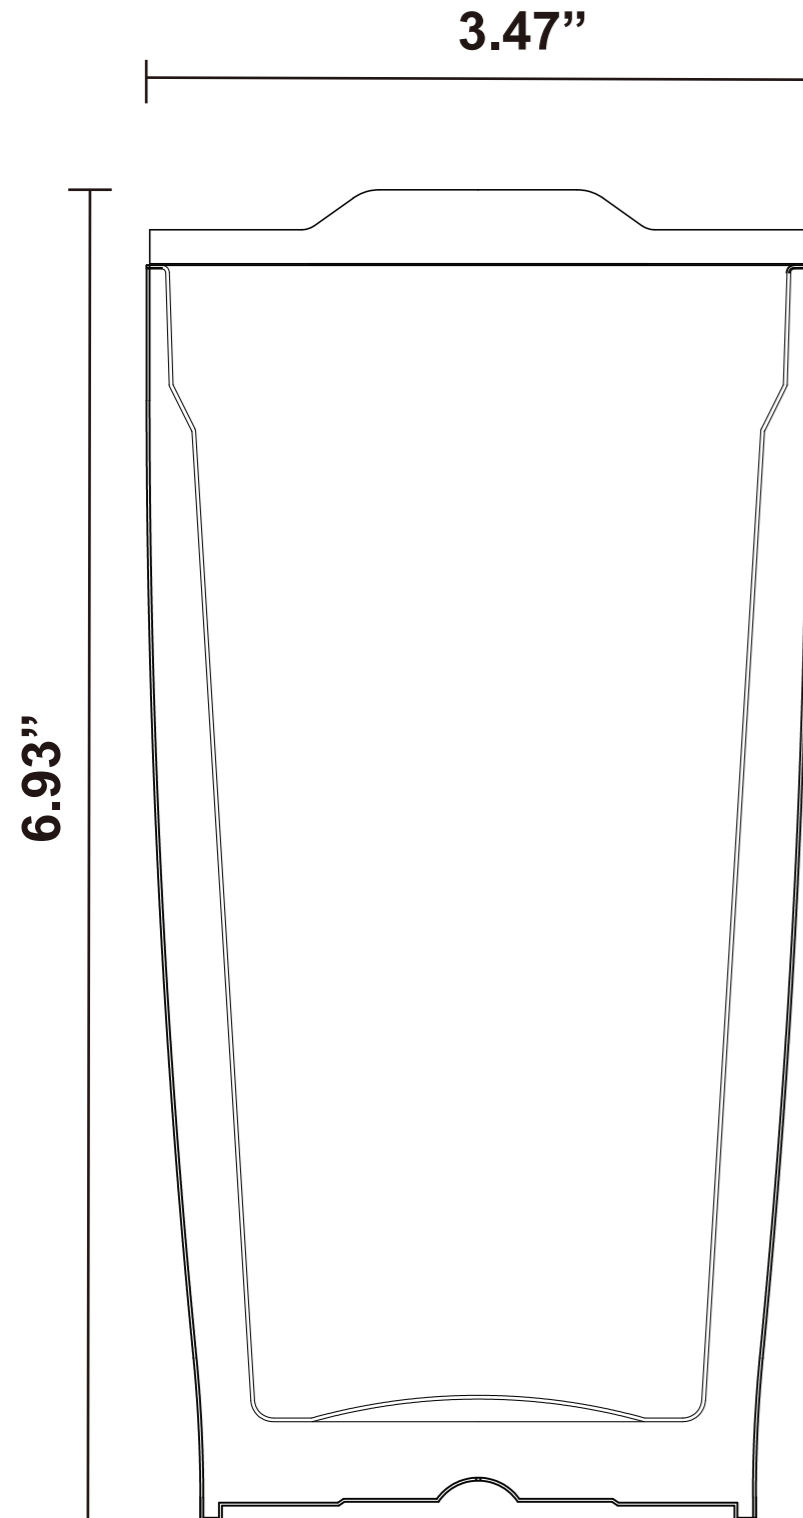

TS201A-CAMO

MONTICELLO 20OZ TUMBLER

Template Colors

Colors can be Customized

FULL WRAP

10.75" x 6.15"