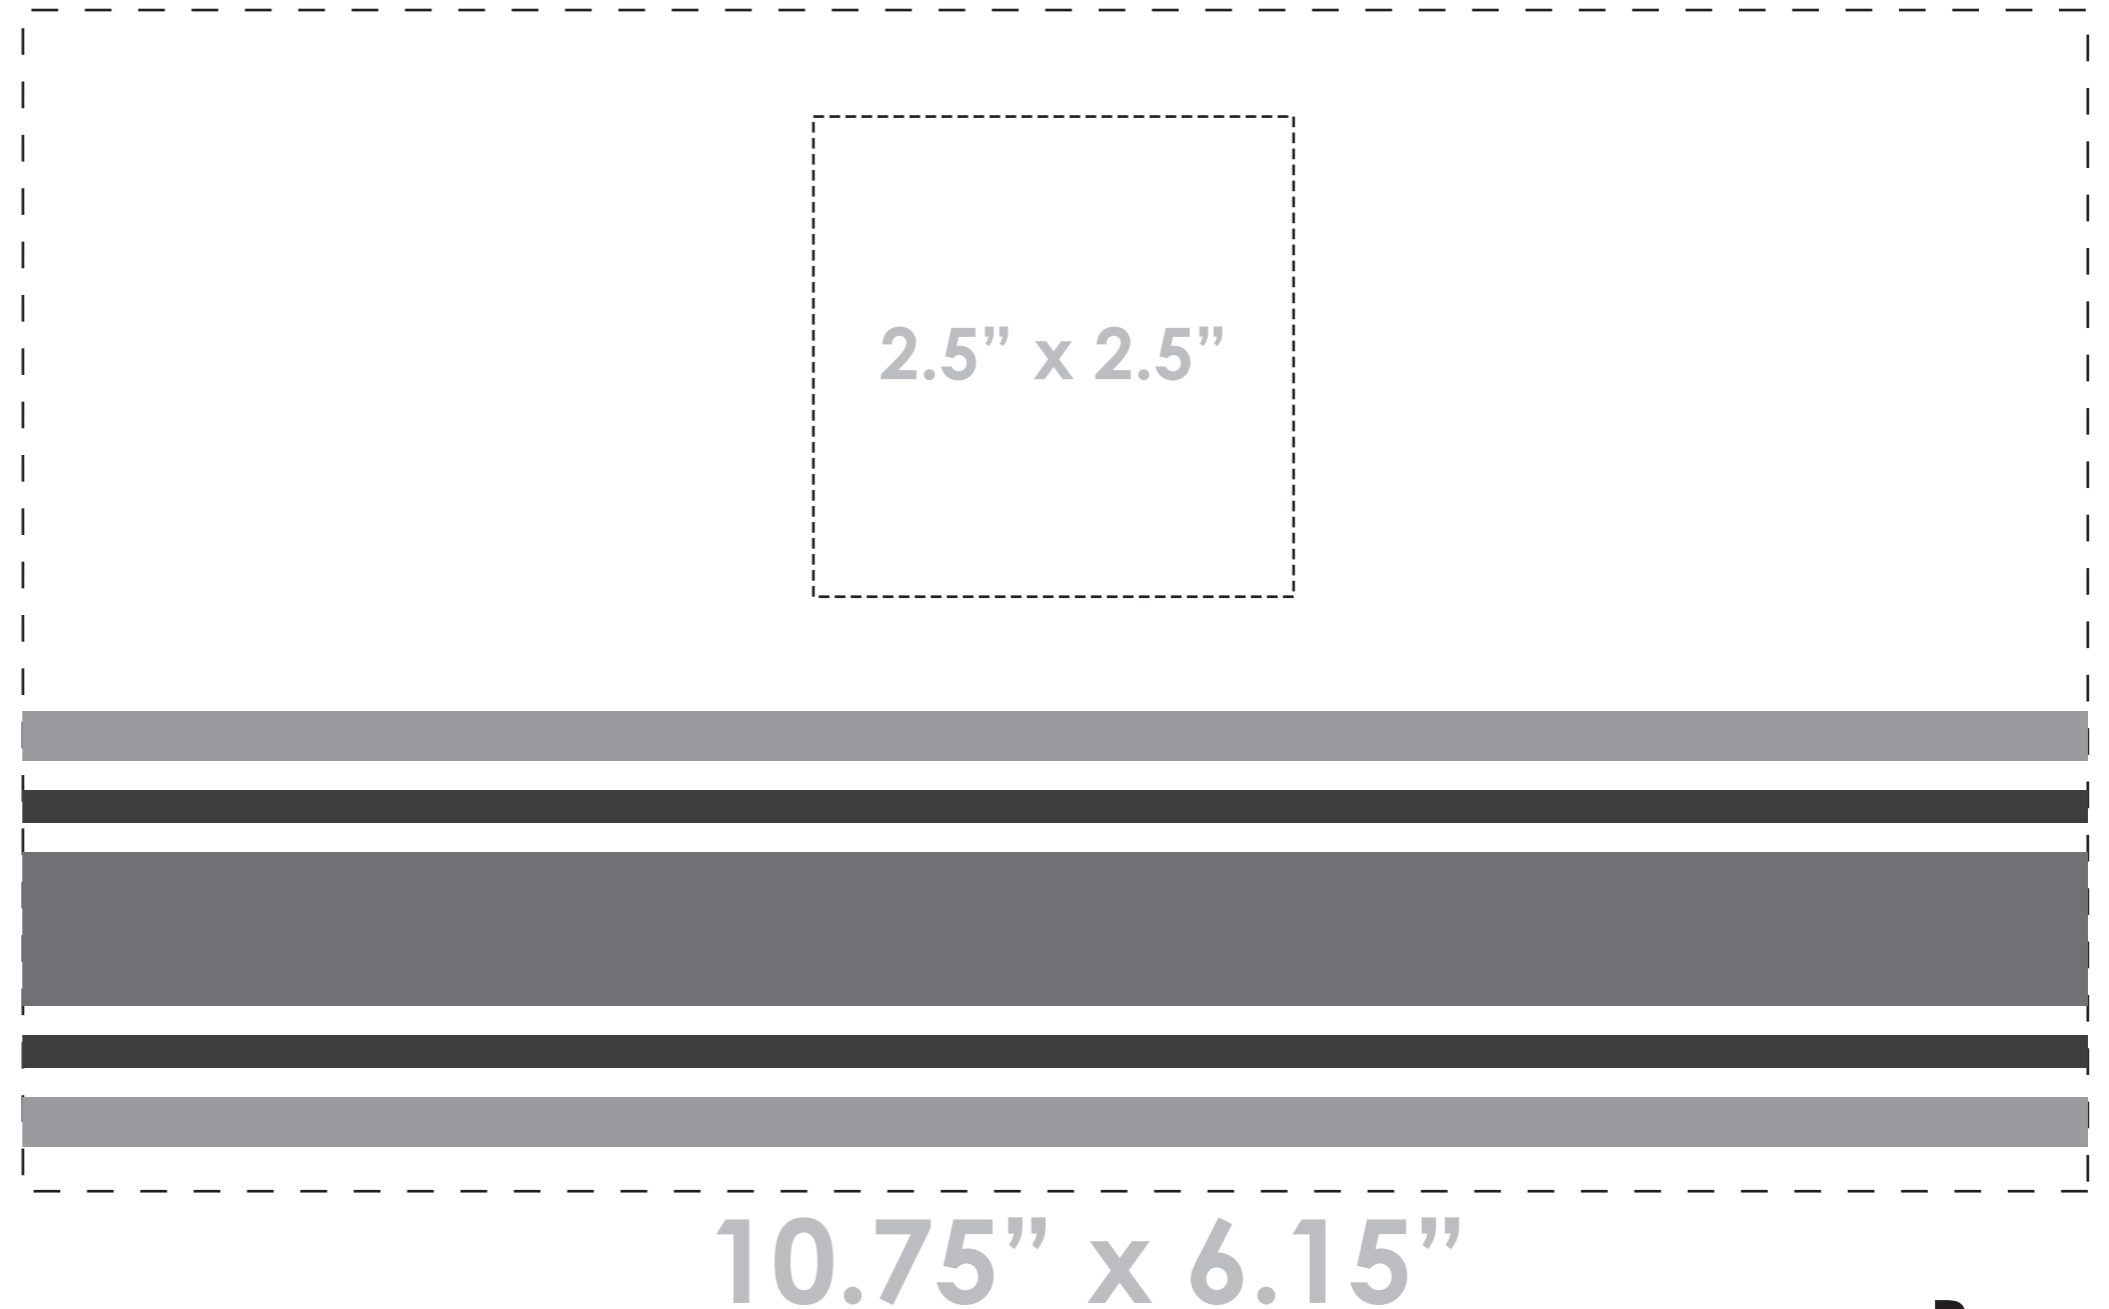

TS201A-SOLID

MONTICELLO 20OZ TUMBLER

Template Colors

Blue		Red	
Green		Purple	
Orange		Gray	

Colors can be Customized

FULL WRAP

TS201A-STRIPE

MONTICELLO 20OZ TUMBLER

Template Colors

Colors can be Customized

FULL WRAP

TS201A-CAMO

MONTICELLO 20OZ TUMBLER

Template Colors

Colors can be Customized

FULL WRAP

10.75" x 6.15"